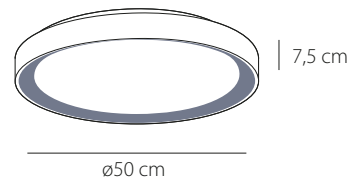

3 Scene
Switch

Power On
Memory