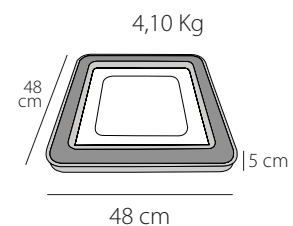

4 Scene Switch

Power On Memory